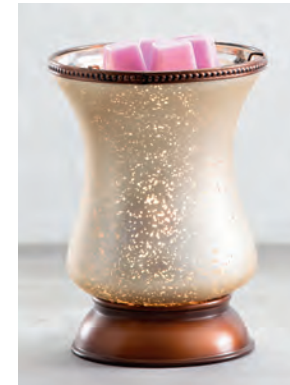

CREAM TULIP SHADE [G] $45
8" tall, 25W