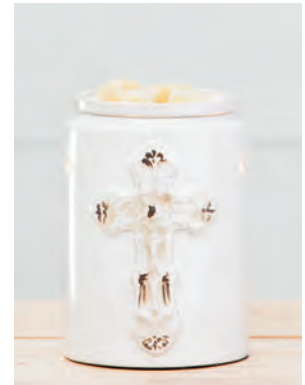

ANTIQUE CROSS [G] $30
6" tall, 25W